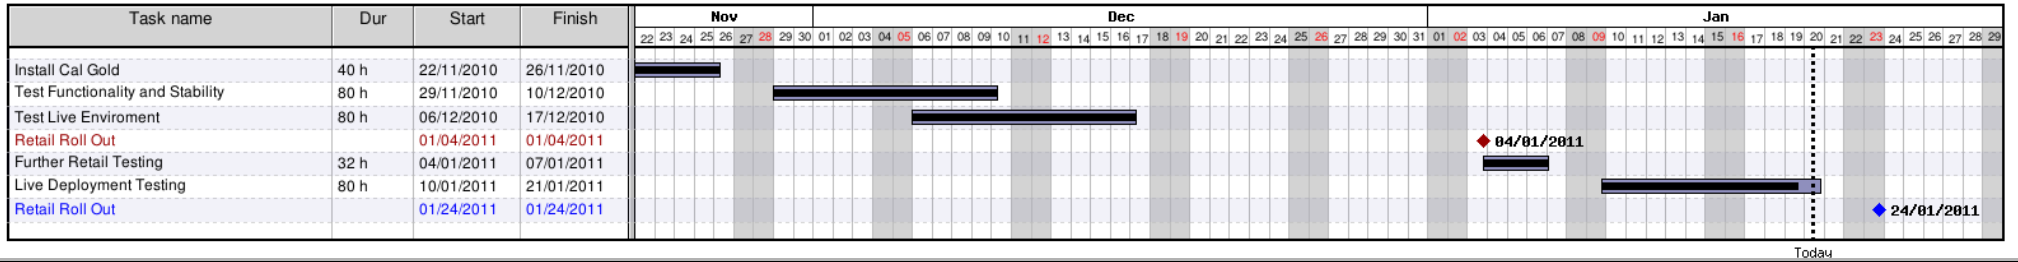

Terminal Server Install

20/01/2011

Gantt chart key:

Dynamic Task		Task (planned)		Task (in progress)		Task (completed)	
Milestone (planned)		Milestone (completed)		Milestone (in progress)		Milestone (overdue)	